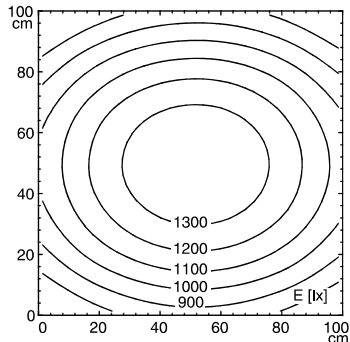

- design**
- fastening**
- dimension**
- special features**

- 84 x Light-emitting diode
- light colour neutral white, 4600-5400 K, Color Rendering Index (CRI)=85
- without
- 18-30 V; DC
- approx. 42 W
- IP 67
- III
- switchable
- without switch

- aluminium
- anodised
- aluminium coloured anodised
- screen, clear
- approx. 3.8 kg
- built-in plug
- Serie 713
- mounted version
- L-angle, clamp
- A=1070 mm
- Power equipment

Serie 713

illuminance

measuring conditions: d=100cm

Em: 1089 lx
Emax: 1391 lx
Emin: 703 lx

luminous intensity